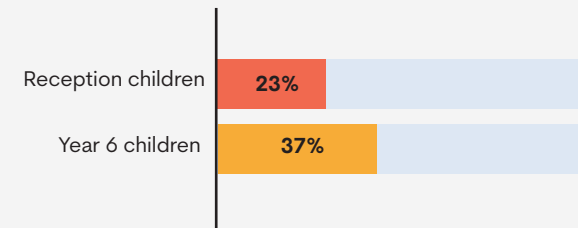

Lambeth

Total population (2020)
321,810

0-3-year-olds (2020)
14,310

Live births (2020/21)
3,052

Outcomes

86% of babies are breastfed at 6-8 weeks old

36 per 1000 babies born to-term with low birth weight

96 per 1000 babies born to-term with high birth weight

Birth outcomes (2020/21)

Proportion of children overweight or obese **2019/20**

Children in reception (2019)

Speak English as an additional language

Eligible for free school meals

*FSM: Free School meals

Learning development (2019)